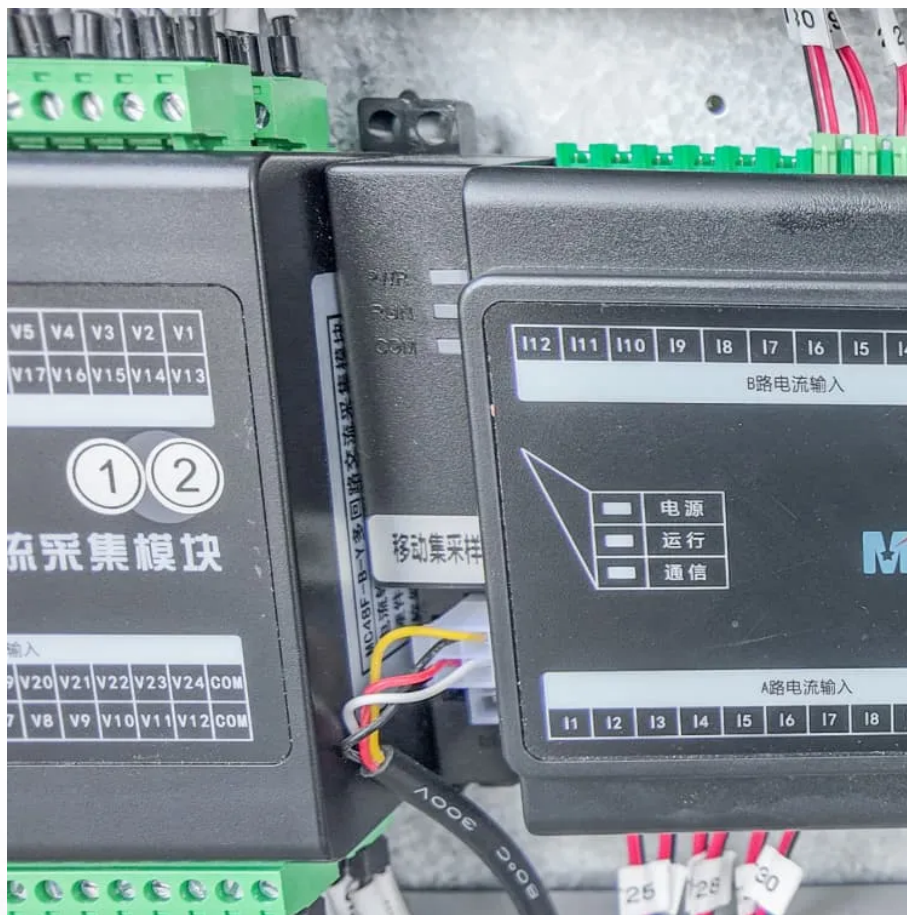

12 volt led indoor 7 watt solar light

Overview

Are Watt-a-light bulbs good for a 12V Solar System?

Perfect for 12V solar systems. Available in a variety of bases and styles for easy replacement. Don't rust your fixture! Watt-a-Light bulbs are built with a copper/chrome base making these ideal for indoor/outdoor and marine usage. Providing the highest lumens with the least energy consumption. Available in 1W, 3W, 5W, 7W, and 10W.