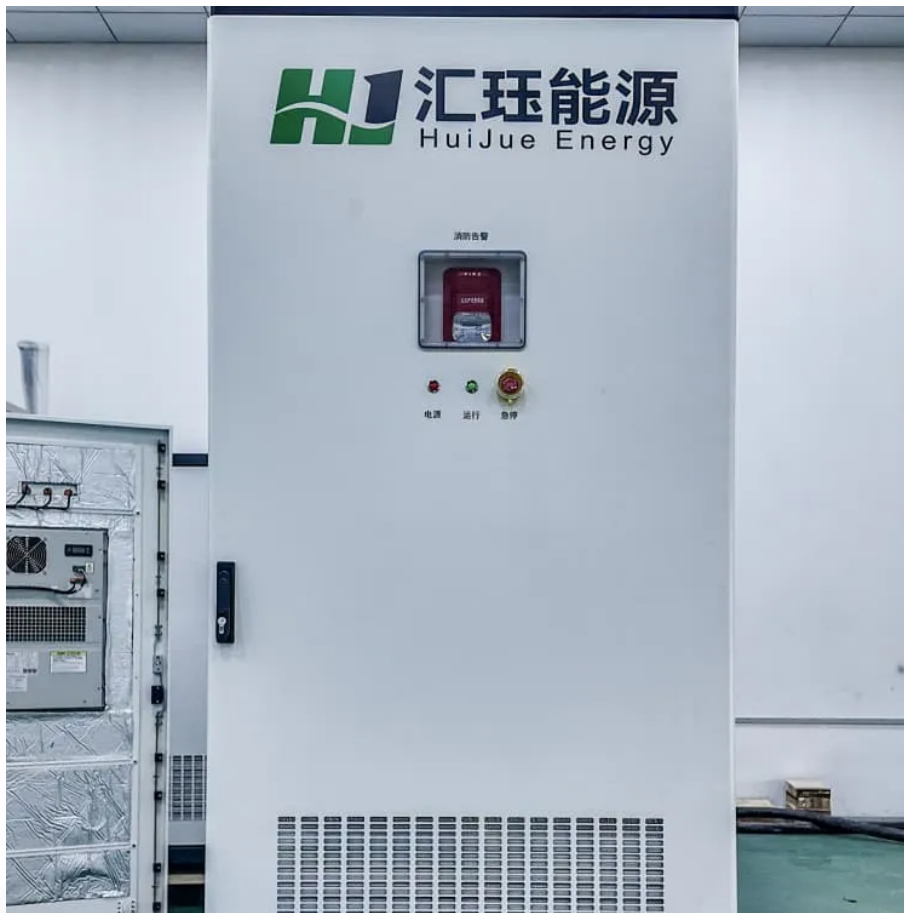

# Communication building rooftop base station

## Overview

---

What is a rooftop Telecom Tower?

Rooftop telecom towers, often called rooftop cell towers or roof top antenna towers, are specialized structures installed on building rooftops to support antennas and equipment for wireless communication. Typically ranging from 3 to 30 meters in height, these towers use hot-dip galvanized steel (ASTM A123) for over 30 years of durability.

What is a rooftop tower?

A Rooftop Tower is a steel supporting structure installed on building rooftops for telecommunications equipment. These towers serve as mounting platforms for antenna arrays, microwave dishes, and other communication systems while requiring less height than ground-based towers, making them cost-effective solutions for urban deployments.