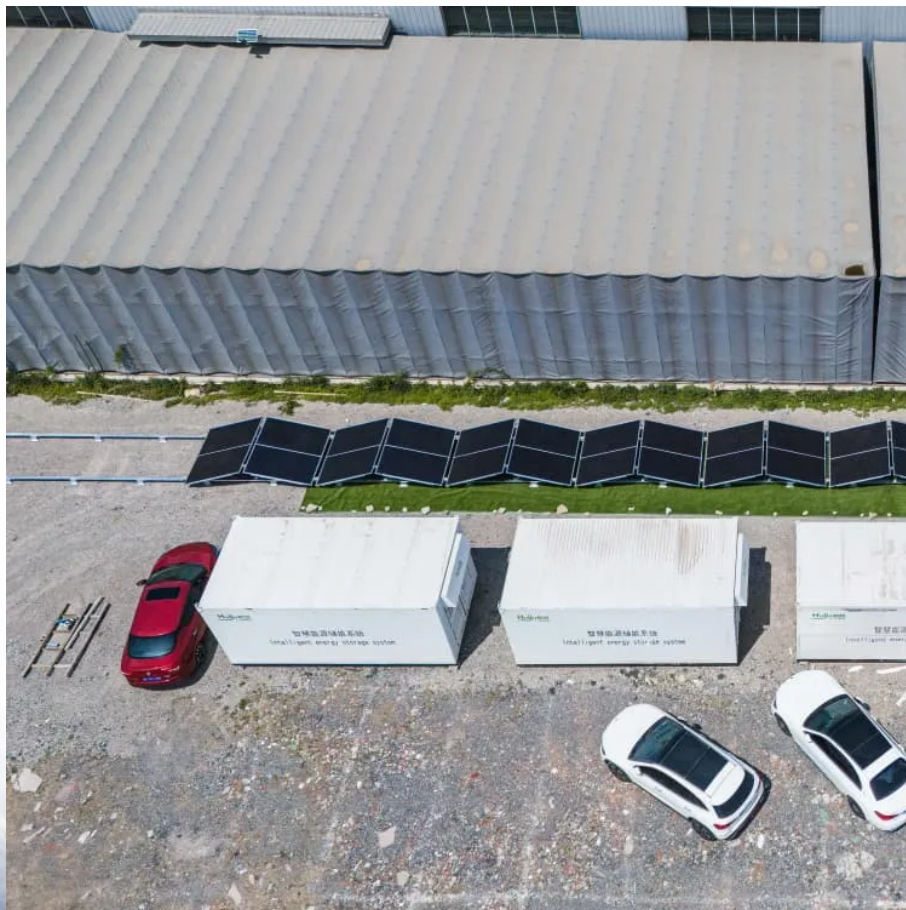

The company that built the inverter for the solar container communication station in Port of Spain

Overview

How does ABB inverter work?

It enables easy and rapid connection to a MV transformer station. Depending on the size of the PV power plant, several ABB inverter stations can be used to meet the capacity need. The housing is based on a standard, insulated, steel-framed 20-foot shipping container. The total package weighs only 10 metric tons.

Where are solar power plants made?

Headquartered in Shanghai with 50,000+ production bases across Jiangsu, Zhejiang, and Guangzhou, the company employs 1,000+ professionals, including 20+ engineers driving energy storage technology. ISO/TUV/CE-certified units deliver rapid-deploy solar power for off-grid, emergency, and mobile applications, reducing emissions by 70% vs diesel.

The company that built the inverter for the solar container commun

Solar Container ConSOL

How does the ConSOL work? ConSOL is a mobile, solar-powered generator. It runs on PV panels that extend from its container's roof. Energy is stored ...

Jul 21, 2025 · What Are Shipping Container Solar Systems? Understanding the Basics A shipping container solar system is a modular, portable power station built inside a standard steel ...

Shipping Container Solar Systems in Remote ...