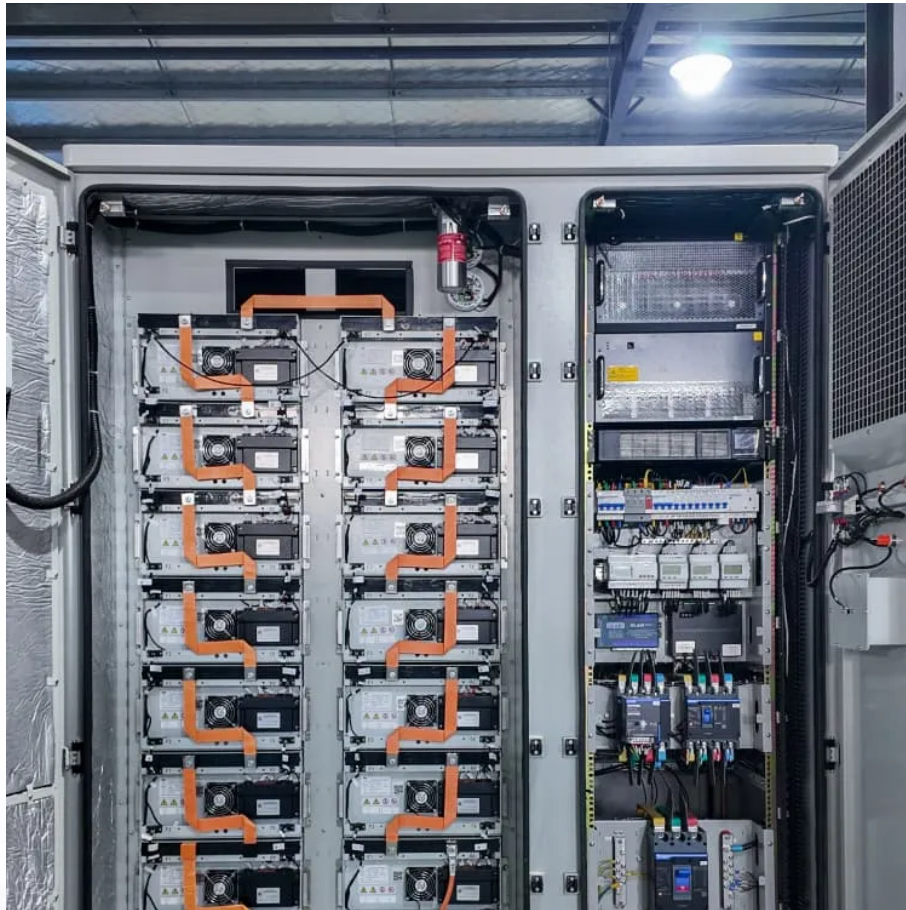

Which cars can be equipped with inverter batteries

Overview

What is a car battery inverter?

A car battery inverter serves one main purpose: it allows you to use standard wall plugs in your vehicle. Think of it as a mini power station in your car. When you connect the inverter to your cigarette lighter port or directly to the car battery, it steps up and converts that 12V DC into usable 110V or 120V AC power—depending on where you live.

Do you need a deep cycle battery for a car power inverter?

Many RVers and off-grid travelers install a separate deep-cycle battery specifically for their car power inverters. These batteries are designed to be discharged and recharged repeatedly without damage. There are compact battery monitors that let you keep tabs on your charge level in real-time.