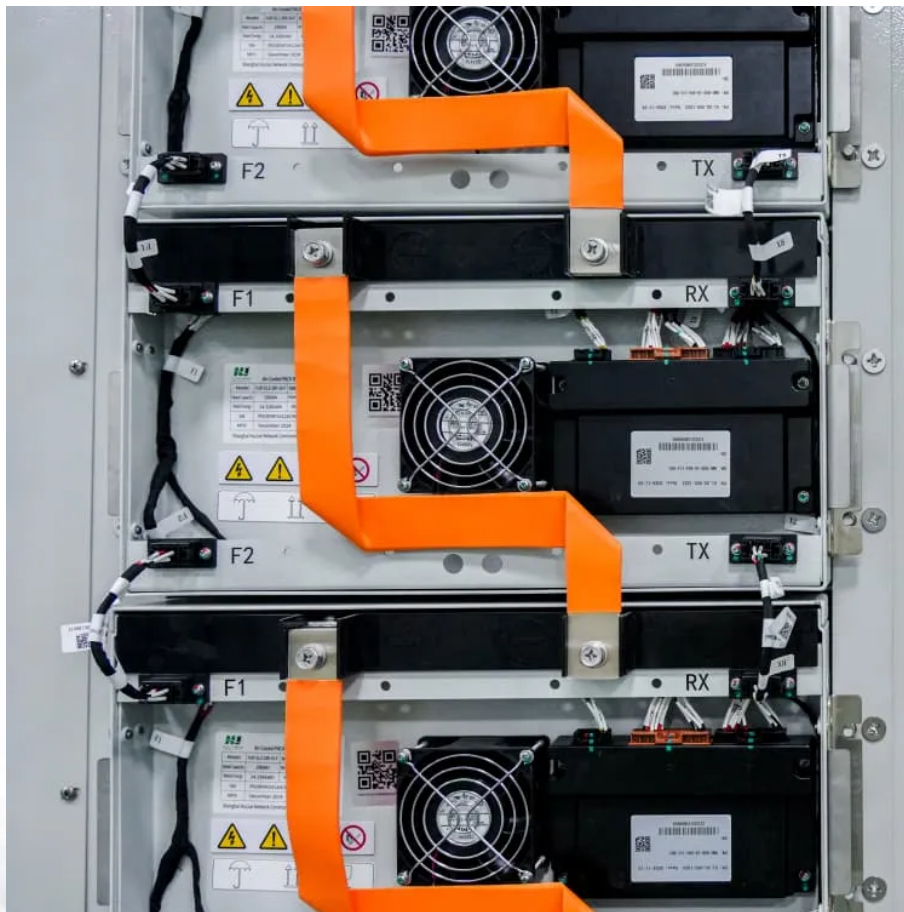

Wireless wind power generation outdoor small base station installation

Overview

What is the TP-Link outdoor wireless base station?

The TP-LINK Outdoor Wireless Base Station pairs professional performance with user-friendly design, making it the perfect solution for both business and home users. Two external RP-SMA antenna interfaces allow the Outdoor Wireless Base Station to integrate seamlessly with TP-LINK's line of sector and dish antennas.